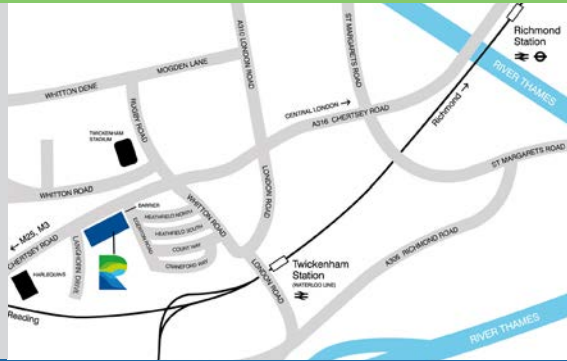

Open Events 2020-21

If you are thinking about joining us in September 2022, we would love to welcome you to one of our Open Events where you will meet our teachers and specialist staff and find out more about us. Full details and registration information is available on our website.

www.rutc.ac.uk/openevents

How to find us

Richmond upon Thames College
Langhorn Drive
Twickenham
TW2 7SJ

Tel: 020 8607 8000

Email: info@rutc.ac.uk

www.rutc.ac.uk

Our Courses

- A Levels
- Vocational and technical qualifications
- Apprenticeships
- Access to HE and Higher Education
- Supported Learning

Our Facilities

- Dedicated Sixth Form offering a wide range of A Levels
- IT hub delivering courses in the latest technologies for the careers of the future including cyber security, coding, network engineering, analytics, web, mobile and cloud technologies
- STEM Centre delivering engineering, pneumatics, CAD training
- State of the art classrooms with specialist rooms for digital and graphics courses
- 'The View' training restaurant and kitchens
- Theatre with seating for 160 people with live performance stage
- TV, drama, dance and music studios
- 3D prototyping FabLab, ceramics, darkroom and printmaking areas
- Art studios
- Exhibition art gallery for local artists and photographers
- Business incubation spaces
- Sports Centre and pitches

Our Subjects:

ACCOUNTING ACTING ARCHITECTURE ART AND DESIGN BUSINESS BIOLOGY CARPENTRY AND JOINERY CATERING AND HOSPITALITY CHEMISTRY COMPUTING CRIMINOLOGY CYBER SECURITY DANCE EARLY YEARS ELECTRONIC AND MECHANICAL ENGINEERING ENGLISH ESOL FORENSIC AND CRIMINAL INVESTIGATION GCSE PATHWAY GRAPHIC DESIGN HEALTH AND SOCIAL CARE HISTORY HUMANITIES LAW MATHS MEDIA MUSIC IT NETWORKING NURSING PHYSICS PLUMBING PSYCHOLOGY ROBOTICS SCIENCE SOCIOLOGY SPORTS TRAVEL AND TOURISM

Richmond upon
Thames College